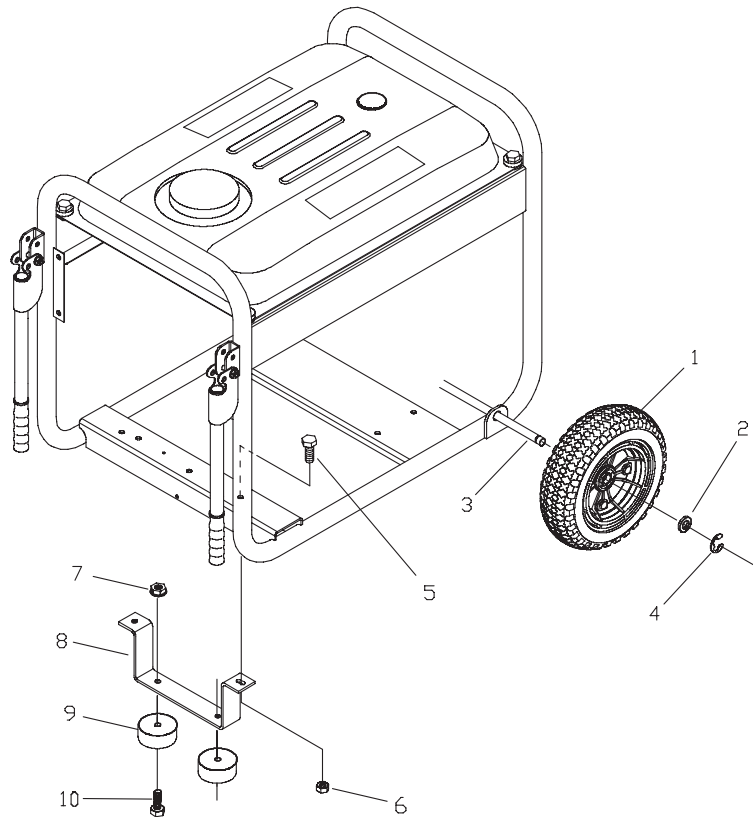

Item	Part #	Description
13	193095GS	JUMPER, Terminal Block
14	193427GS	STRIP, Terminal, 3 Pole
15	*	WASHER, Flat, M5
16	*	WASHER, Lock, M5
17	*	NUT, M5 - 0.8
18	38057GS	GROMMET
19	77043BGS	CONDUIT, Flex Tubing
20	188632GS	BOOT, Wire Outlet, Rubber

* - Items without part numbers are common fasteners and are available at your local hardware store.

EXPLODED VIEW AND PARTS LIST

EXPLODED VIEW AND PARTS LIST - ALTERNATOR

Item	Part #	Description
1	186059GS	ADAPTER, Mounting, Alternator
2	194773GS	ASSY, Rotor (Includes Item 10)
3	198498AGS	STATOR
4	193336GS	RBC, (with O-Ring p/n 189197GS)
5	86308KGS	HHCS, M6 - 1.0 x 175 SEMS
6	66386GS	ASSY, Holder, Brush
7	66849GS	TAPTITE, M5 - 0.8 x 16
8	189769GS	BOARD, Circuit, System Control
9	81917GS	PIN, Roll, 4mm x 10
10	65791GS	BEARING

EXPLODED VIEW AND PARTS LIST

EXPLODED VIEW AND PARTS LIST - WHEEL KIT

Item	Part #	Description
1	196517GS	WHEEL
2	*	WASHER, 5/8"
3	191267RGS	AXLE, 5/8"
4	191265GS	E-RING
5	*	HHCS, M8 1.25 x 20
6	67989GS	NUT, M8, Flange Serrated
7	194005GS	NUT, 1/4 - 20 Flange, Nylok
8	B186927GS	SUPPORT, Wheel Kit
9	191413GS	MOUNT, Vibration
10	*	HHCS, 1/4 - 20 x 1